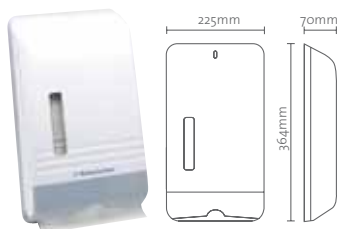

White, 29.5cm x 19cm,
90 towels/pack, 24 packs/case

Order Code 4444

SCOTT* Compact Towels

White, 29.5cm x 19cm,
110 towels/pack, 16 packs/case

Order Code 5855

DISPENSERS

Compatible with:
4440, 4444, 5855
ABS white and grey plastic,
lockable
Order Code 4980