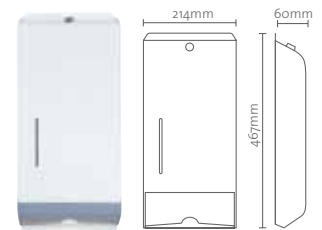

Compatible with:
4440, 4444, 5855
White and grey metal, lockable
Order Code 4969